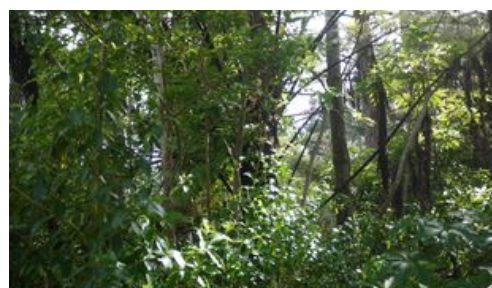

More About this Property

PROPERTY ID	CZHUN
PROPERTY TYPE	Rural
AGRICULTURAL TYPES	Other
AREA	29.55 ha

Licensed Real Estate Agents (REAA2008)

LJ Hooker Whangarei - Whangarei Realtors Ltd

CONTACT: Karen Griffiths
EMAIL: karen.griffiths@ljhooker.co.nz
MOBILE: 027 246 0430
PHONE: 09 438 1332
FAX:

DISCLAIMER

The above information has been furnished to us by the Vendor. We have not verified whether or not that information is accurate and do not have any belief one way or the other in its accuracy. We do not accept any responsibility to any person for its accuracy and do no more than pass it on. All interested parties should make and rely upon their own enquiries in order to determine whether or not this information is in fact accurate.